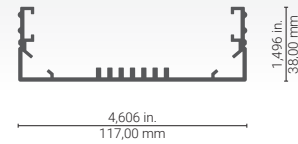

7900 (7920) Profile

7900 (LM22260)

7000 Series

Dimensional drawing

Here is **the most versatile light canopy** on the market! The 7900 suits your needs. You can select the desired length (up to 20 linear feet) as well as the drilling position of the junction box.

Options

Features

- Can be installed in 20 foot lengths.
- Custom length by sections of 6 to 240 inches (6m).
- Made of ALCOA aluminum alloy 6063 T-5 increasing heat dissipation.
- Conceived to create various custom canopies.

7920 Cover

7950 Cover

7900 Profile

Components and accessories

7000 Series

| PROFILE | COVER | ENDCAPS | LENGTH |
|---|---|---|--|
|  7900 Profile 7900 (LM22260) |  Face Plate (Custom) 7920 (LM22260-20) |  Standard 7900 Alu 7905 (LM22260-25) | Custom length by sections of 2 to 240 inches (6m). |