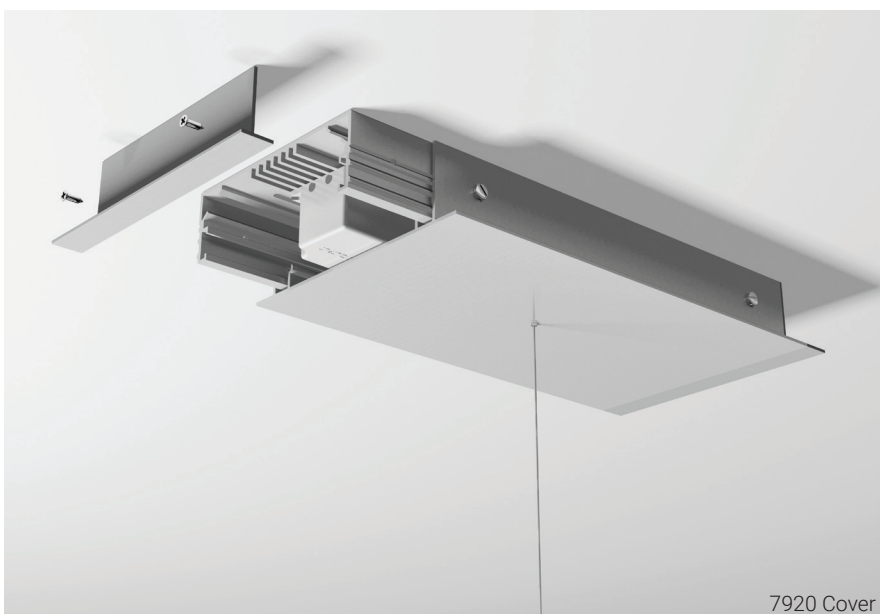

7900 (7920) Profile

7900 (LM22260)

7000 Series

Dimensional drawing

Here is **the most versatile light canopy** on the market! The 7900 suits your needs. You can select the desired length (up to 20 linear feet) as well as the drilling position of the junction box.

Options

Features

- Can be installed in 20 foot lengths.
- Custom length by sections of 6 to 240 inches (6m).
- Made of ALCOA aluminum alloy 6063 T-5 increasing heat dissipation.
- Conceived to create various custom canopies.

7920 Cover

7950 Cover

7900 Profile

Components and accessories

7000 Series

| PROFILE | COVER | ENDCAPS | LENGTH |
|---|---|---|--|
|  7900 Profile 7900 (LM22260) |  Face Plate (Custom) 7920 (LM22260-20) |  Standard 7900 Alu 7905 (LM22260-25) | Custom length by sections of 2 to 240 inches (6m). |