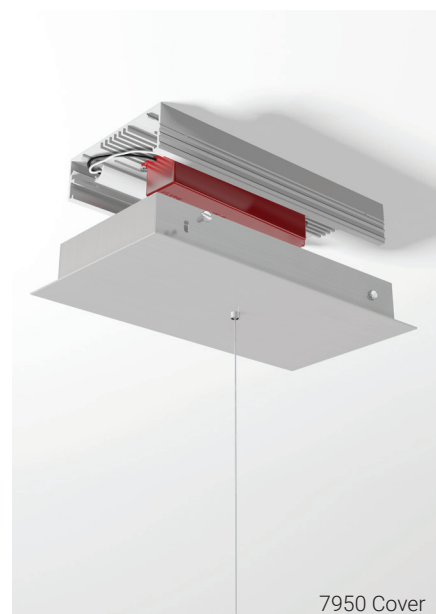

7900 (7920) Profile

7900 (LM22260)

7000 Series

Dimensional drawing

Here is **the most versatile light canopy** on the market! The 7900 suits your needs. You can select the desired length (up to 20 linear feet) as well as the drilling position of the junction box.

Options

Features

- Can be installed in 20 foot lengths.
- Custom length by sections of 6 to 240 inches (6m).
- Made of ALCOA aluminum alloy 6063 T-5 increasing heat dissipation.
- Conceived to create various custom canopies.

7920 Cover

7950 Cover

7900 Profile

Components and accessories

7000 Series

| PROFILE | COVER | ENDCAPS | LENGTH |
|---|---|---|--|
|  7900 Profile 7900 (LM22260) |  Face Plate (Custom) 7920 (LM22260-20) |  Standard 7900 Alu 7905 (LM22260-25) | Custom length by sections of 2 to 240 inches (6m). |